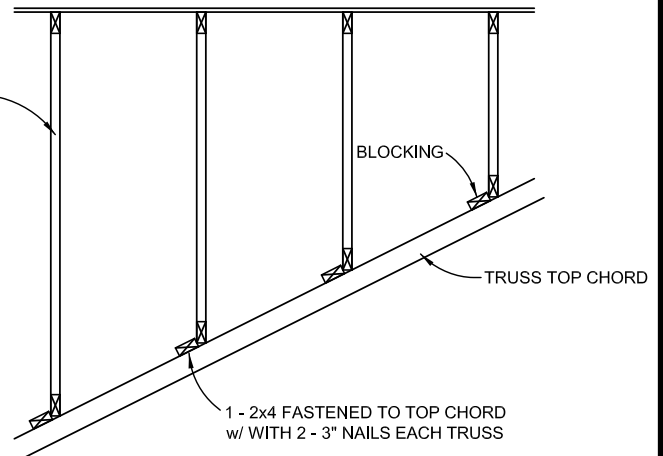

VALLEY AT GABLE END

STANDARD VALLEY

VALLEY WITH SHEATHING

FARM VALLEY (@ 48" o.c.)

VALLEY FRAMING OPTIONS

NOT TO SCALE

ALLIANCE TRUSS LTD.

"Combining the Best Of"