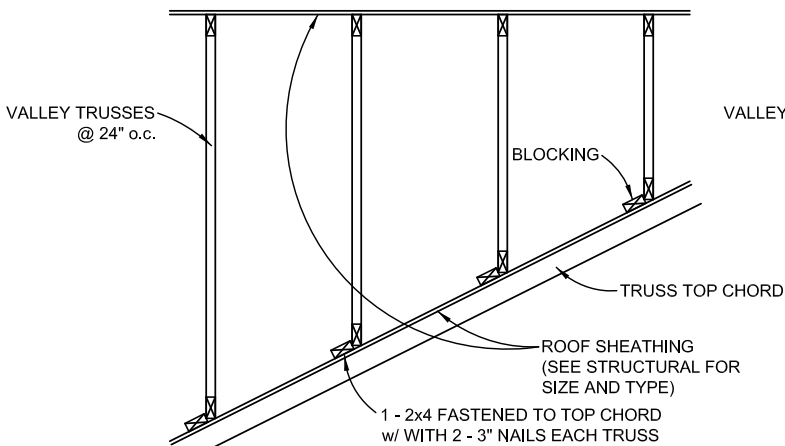

VALLEY AT GABLE END

STANDARD VALLEY

VALLEY WITH SHEATHING

FARM VALLEY (@ 48" o.c.)

VALLEY FRAMING OPTIONS

NOT TO SCALE

ALLIANCE TRUSS LTD.

"Combining the Best Of"

Valley Truss Ltd. Epic Truss Systems
 604-574-3525 604-850-3522
 5265 - 192nd St. 890 Riverside Rd.
 Surrey, B.C. Abbotsford, B.C.