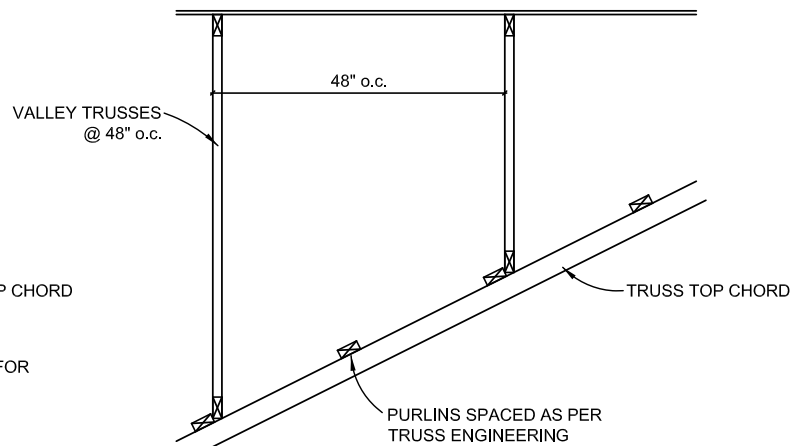

VALLEY AT GABLE END

STANDARD VALLEY

VALLEY WITH SHEATHING

FARM VALLEY (@ 48" o.c.)

VALLEY FRAMING OPTIONS

NOT TO SCALE

ALLIANCE TRUSS LTD.

"Combining the Best Of"

Valley Truss Ltd. Epic Truss Systems
 604-574-3525 604-850-3522
 5265 - 192nd St. 890 Riverside Rd.
 Surrey, B.C. Abbotsford, B.C.