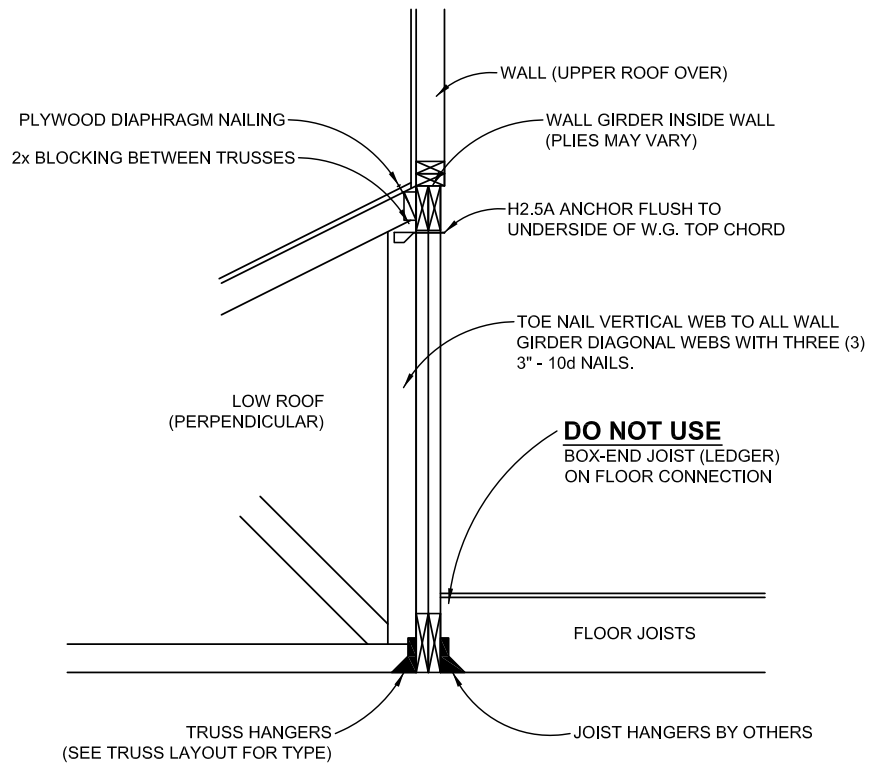

A WALL GIRDER INSIDE, ROOF PARALLEL, FLOOR PERPENDICULAR
NOT TO SCALE

B WALL GIRDER INSIDE, ROOF PERPENDICULAR, FLOOR PERPENDICULAR
NOT TO SCALE

"Combining the Best Of"

Valley Truss Ltd. Epic Truss Systems
 604-574-3525 604-850-3522
 5265 - 192nd St. 890 Riverside Rd.
 Surrey, B.C. Abbotsford, B.C.