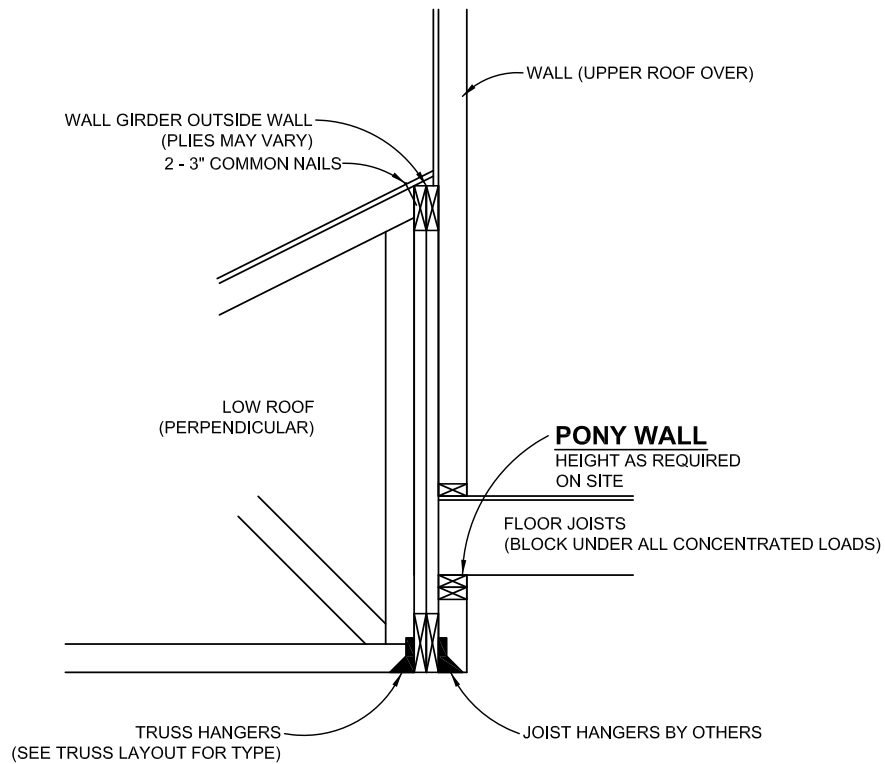

J **WALL GIRDER OUTSIDE, ROOF PARALLEL WITH PONY WALL**
NOT TO SCALE

K **WALL GIRDER OUTSIDE, ROOF PERPENDICULAR WITH PONY WALL**
NOT TO SCALE

"Combining the Best Of"

Valley Truss Ltd.	Epic Truss Systems
604-574-3525	604-850-3522
5265 - 192nd St. Surrey, B.C.	890 Riverside Rd. Abbotsford, B.C.