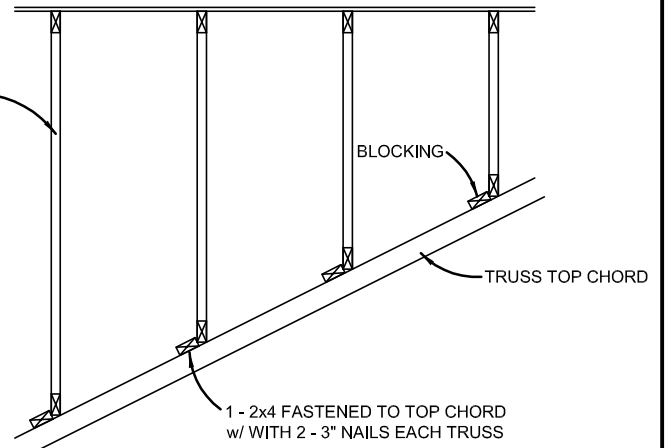

VALLEY AT GABLE END

STANDARD VALLEY

VALLEY WITH SHEATHING

FARM VALLEY (@ 48"o.c.)

VALLEY FRAMING OPTIONS

NOT TO SCALE